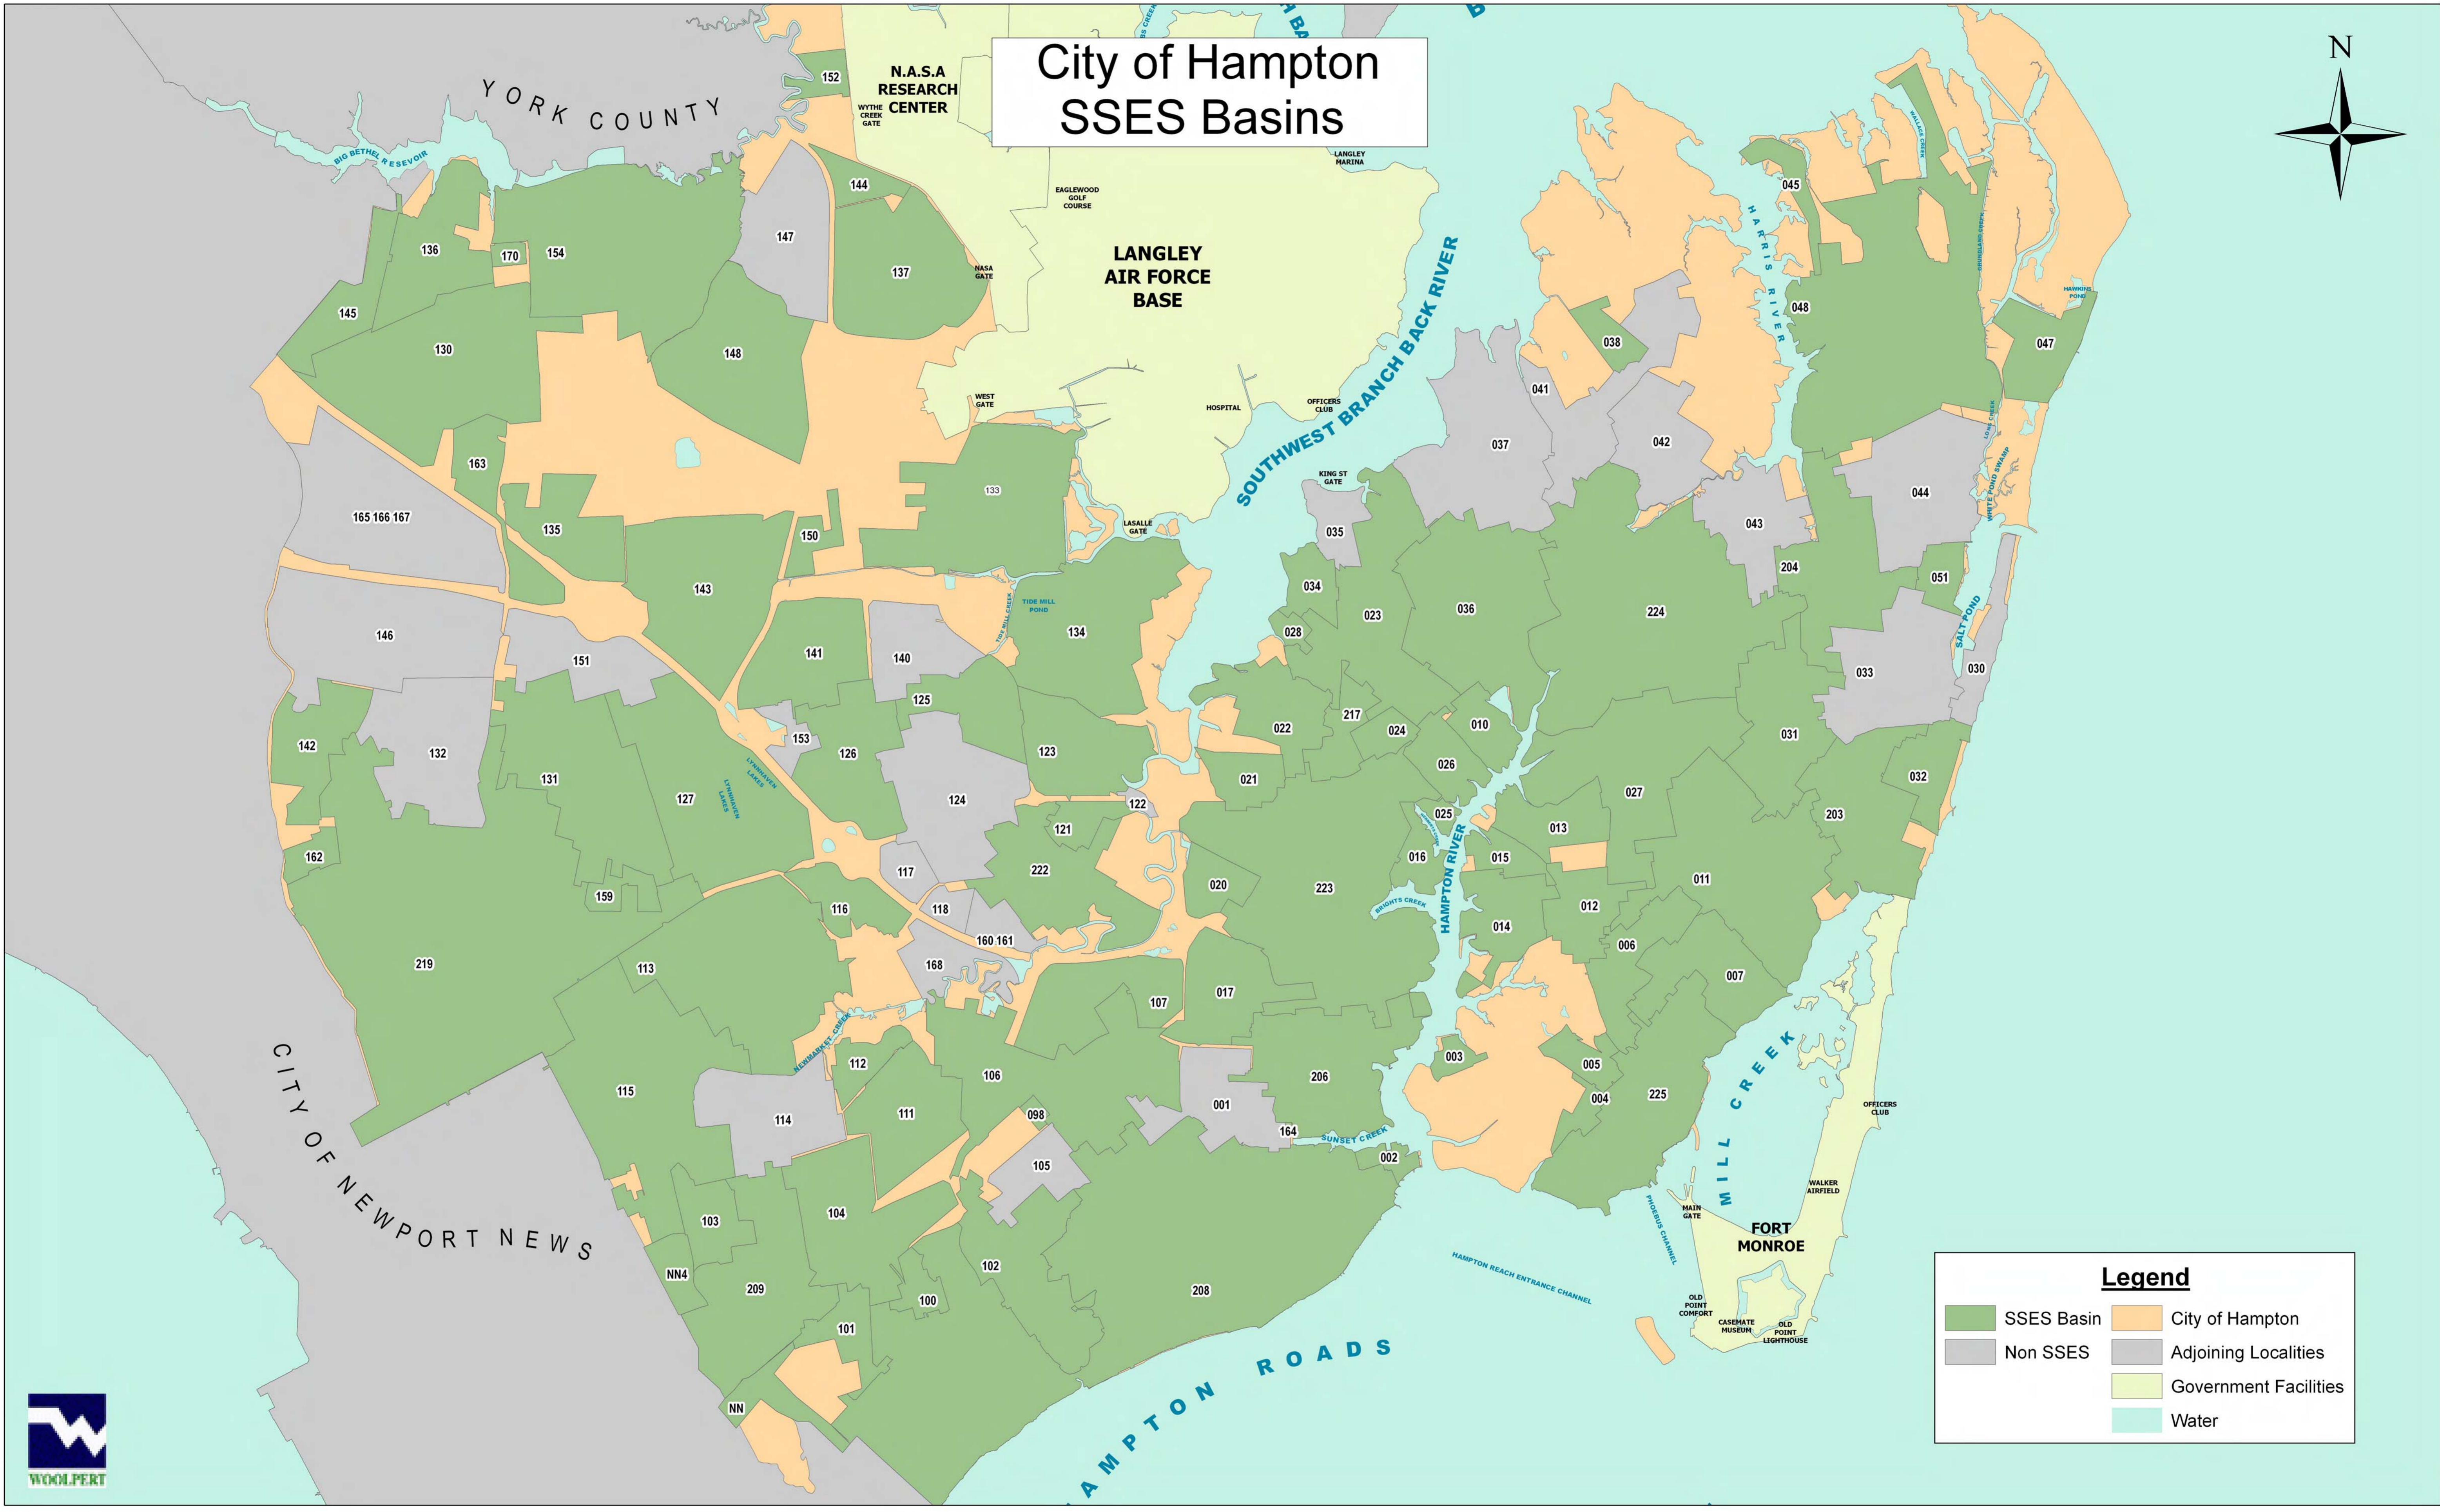

City of Hampton SSES Basins

Legend

 SSES Basin	 City of Hampton
 Non SSES	 Adjoining Localities
	 Government Facilities
	 Water

YORK COUNTY

N.A.S.A
RESEARCH
CENTER

LANGLEY
AIR FORCE
BASE

CITY OF NEWPORT NEWS

AMPTON ROADS

FORT
MONROE